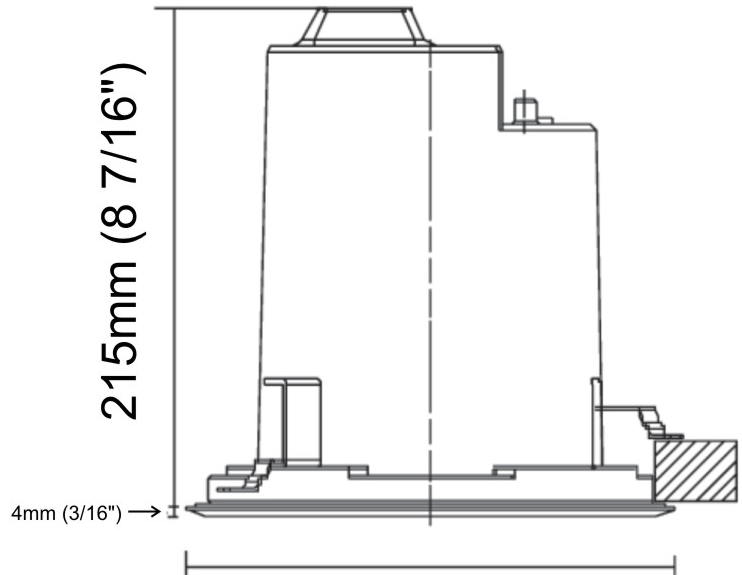

GENERAL

Series: Olodum
Brand: Side
Division: Exterior
Mounting Type: Recessed
Mounting Location: Ceiling
Subcategory: Downlight

PHYSICAL

Shape: Round
Diameter (mm): 220
Diameter (in): 8 11/16
Height (mm): 215
Height (in): 8 7/16
Light Distribution: Adjustable / Direct
Weight (kg): 3.6
Weight (lbs): 7.94
Diffuser: Clear tempered glass
Fixture Finish: SSS
Fixture Material: Aluminum Die Cast

ELECTRICAL

Lamp Type: LED (Zhaga Standard)
Input Wattage (W): 20
Total Output Wattage (W): 17
Dimming: Tri-Mode (Non-Dimming and Phase Dimming (120Vac only) and 0-10V Dimming)
Driver Included: Yes
Driver Location: Integrated
Driver Type: Constant Current - Universal
Driver Class: Class 2
Input Voltage (V): 120 - 277
Constant Current (MA): 500
Upon Request: (Not included - see components [IP65 or higher enclosure to be supplied by others]) 0-10Vdc dimming / (Included) Integral: Phase dimming @120Vac only / 277Vac

LED

Color Temperature (°K): 3000 / 4000
Max. Delivered Lumen (lm): 2434.9 / 2607.5
Nominal Lumen (lm): 2750 / 2945
CRI: >80 CRI
Lamp Life (hrs): 50000

OPTICAL

Reflector: Polycarbonate metallized reflector
Optic: 15 / 45 / 65 / ASY

RATINGS AND CERTIFICATIONS

Certified By: Certified for North American Standards
IP rating: IP67
IK Rating: IK10

220mm (8 11/16")

Recessed Thickness 10 / 12.5 / 15 / 25 / 30 mm
(3/8" / 1/2" / 9/16" / 1" / 1 3/16")

201mm (7 15/16")
3.6kg / 7.93lbs